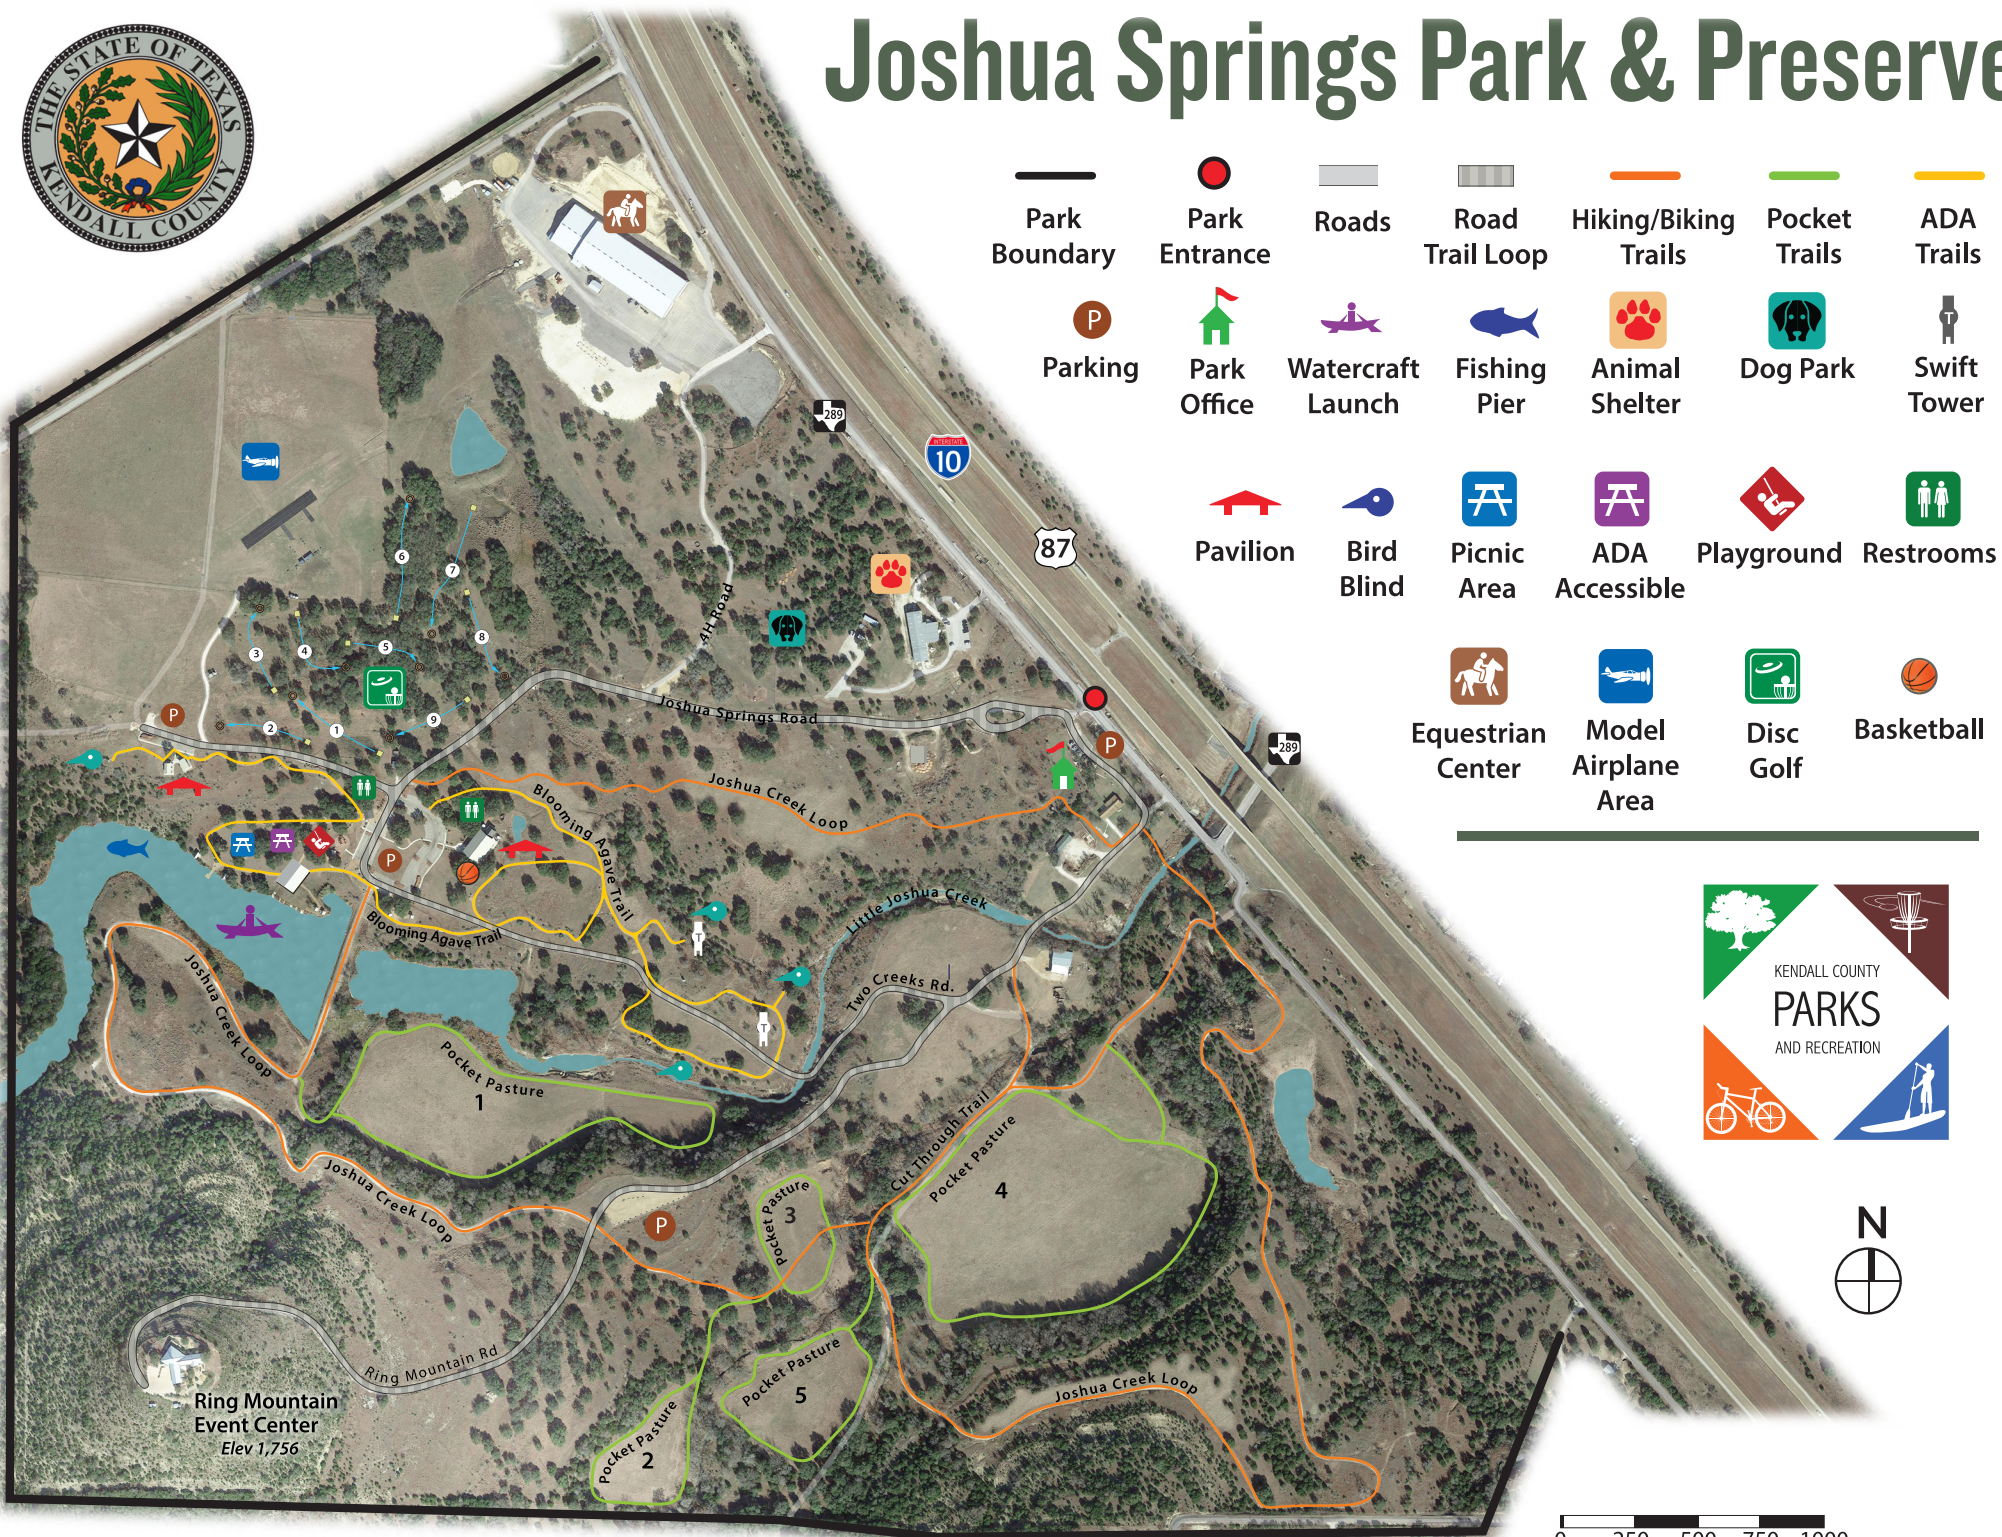

# Joshua Springs Park & Preserve

- Park Boundary
- Park Entrance
- Roads
- Road Trail Loop
- Hiking/Biking Trails
- Pocket Trails
- ADA Trails
- Parking
- Park Office
- Watercraft Launch
- Fishing Pier
- Animal Shelter
- Dog Park
- Swift Tower
- Pavilion
- Bird Blind
- Picnic Area
- ADA Accessible
- Playground
- Restrooms
- Equestrian Center
- Model Airplane Area
- Disc Golf
- Basketball